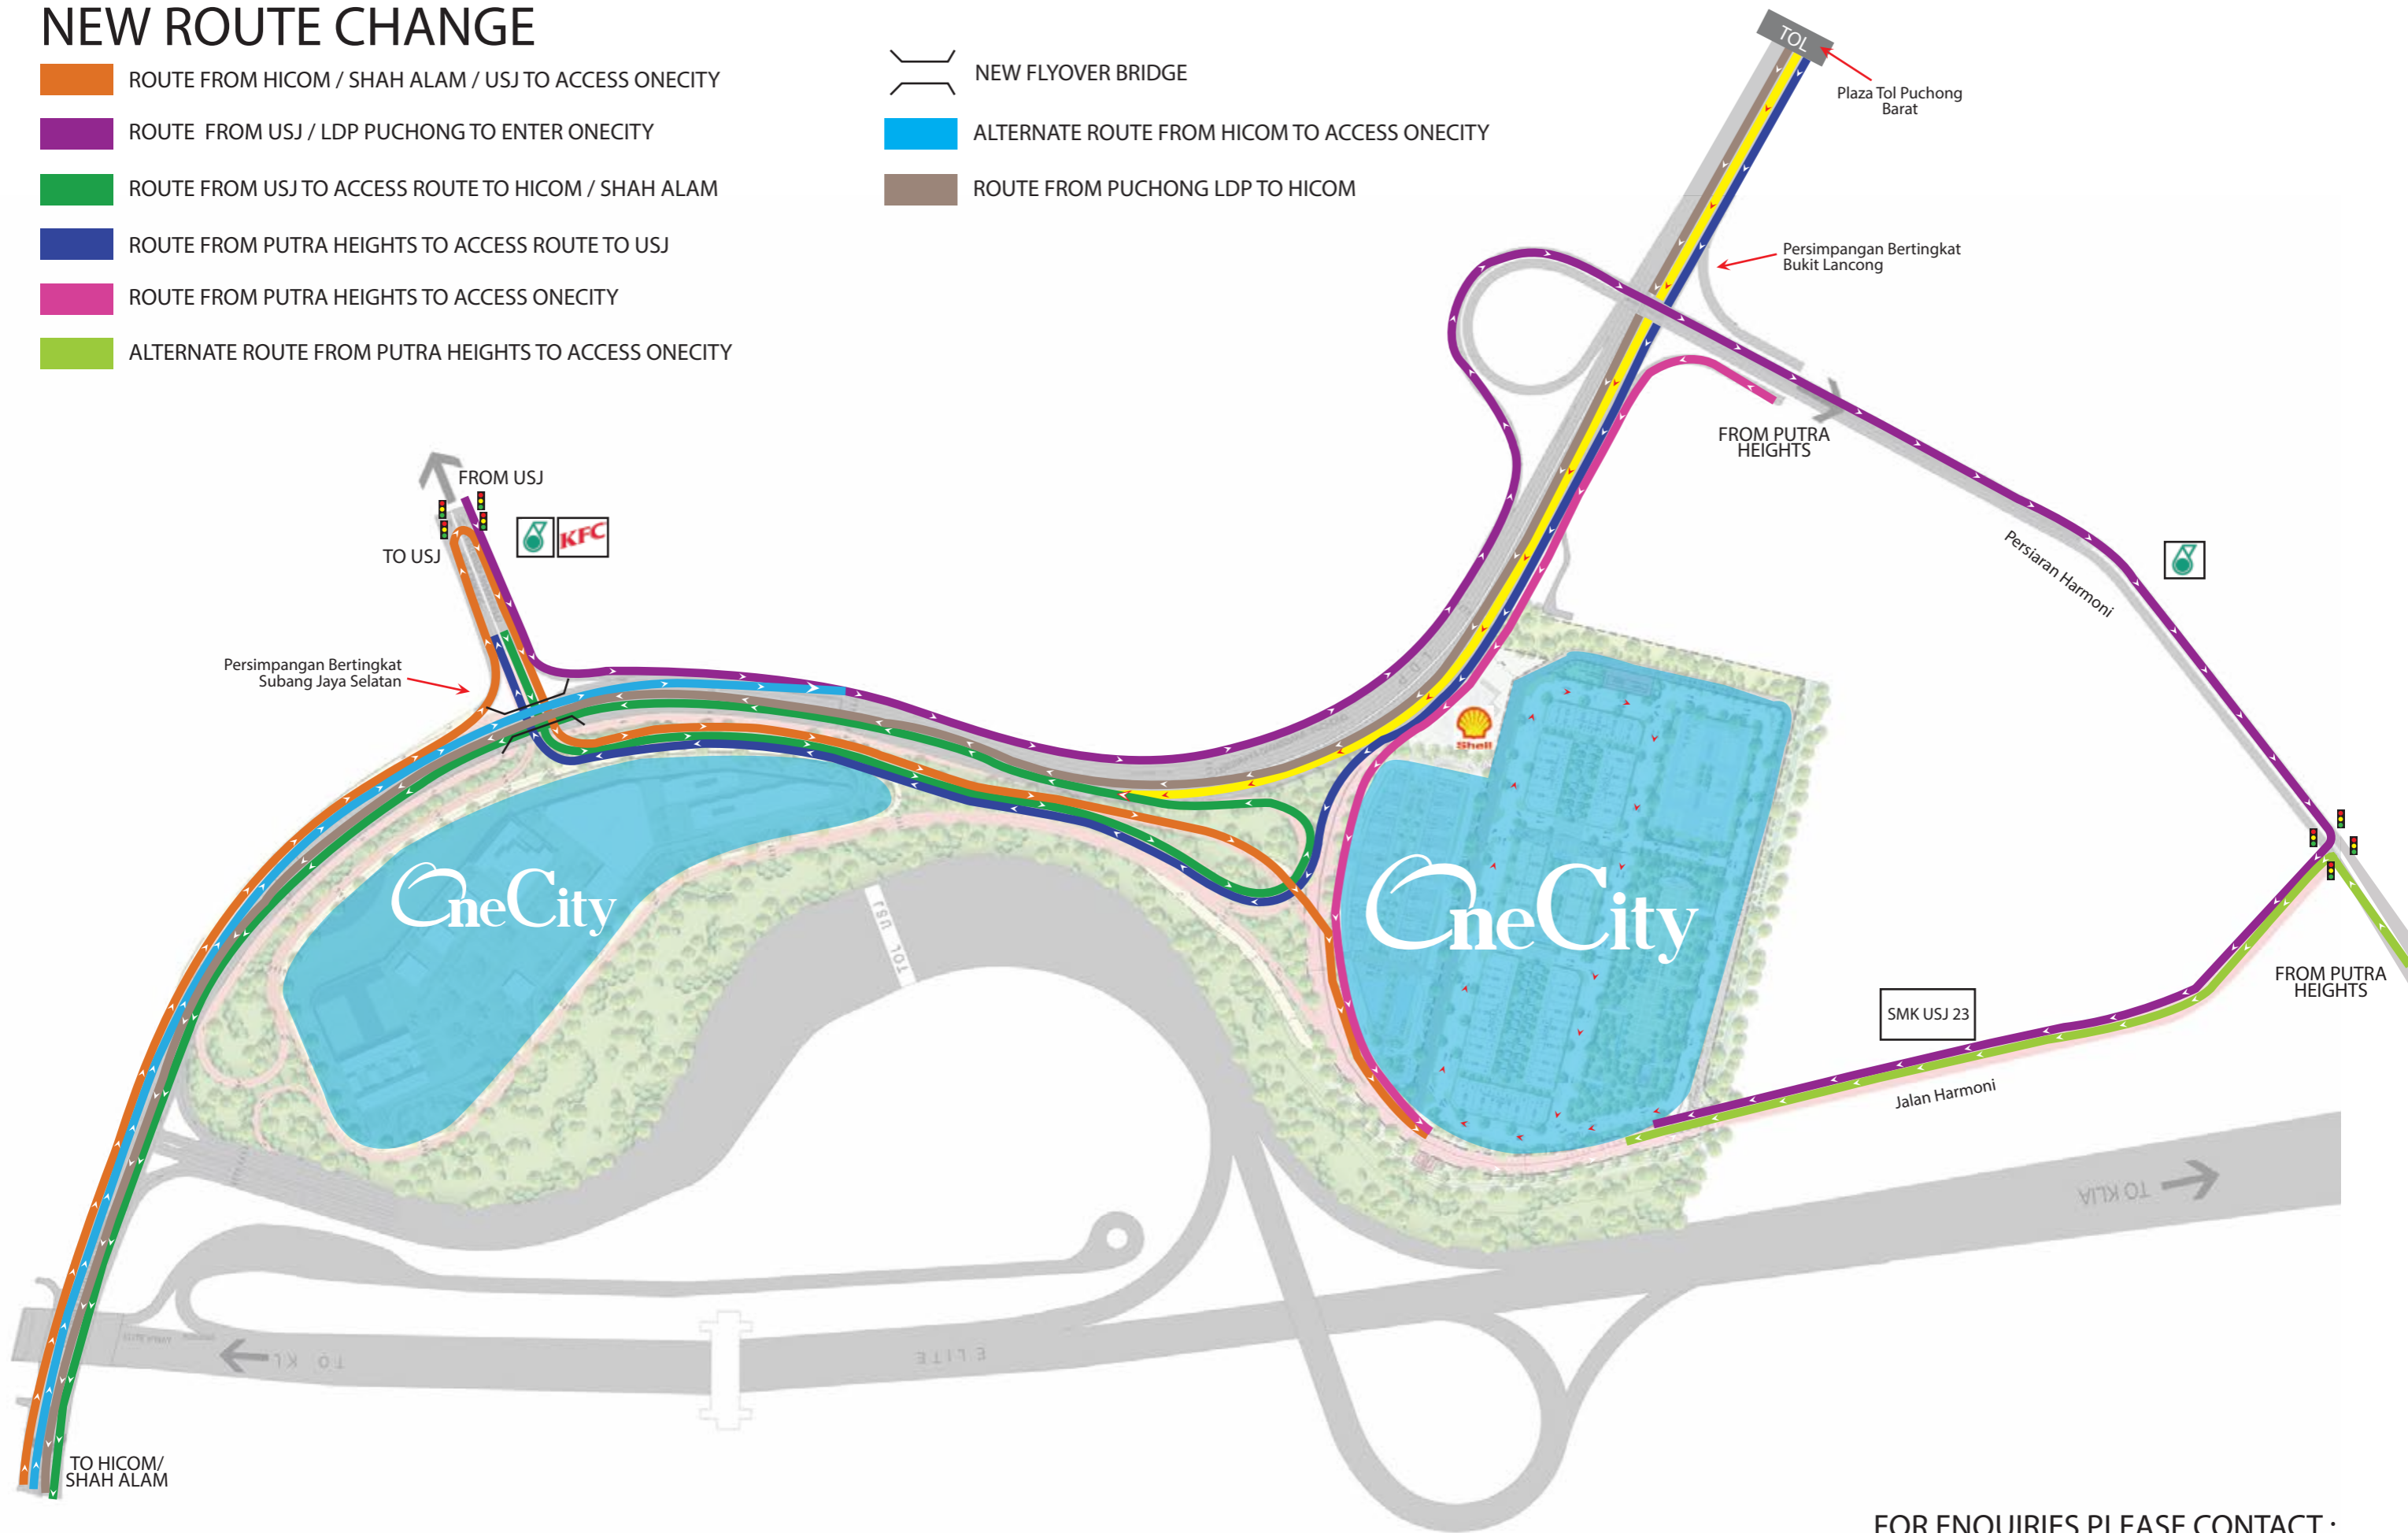

NEW ROUTE CHANGE

- ROUTE FROM HICOM / SHAH ALAM / USJ TO ACCESS ONECITY
- ROUTE FROM USJ / LDP PUCHONG TO ENTER ONECITY
- ROUTE FROM USJ TO ACCESS ROUTE TO HICOM / SHAH ALAM
- ROUTE FROM PUTRA HEIGHTS TO ACCESS ROUTE TO USJ
- ROUTE FROM PUTRA HEIGHTS TO ACCESS ONECITY
- ALTERNATE ROUTE FROM PUTRA HEIGHTS TO ACCESS ONECITY

- NEW FLYOVER BRIDGE
- ALTERNATE ROUTE FROM HICOM TO ACCESS ONECITY
- ROUTE FROM PUCHONG LDP TO HICOM

COORDINATE : Lat/Long : 3°01' 15" N / 101°34' 46" E

FOR ENQUIRIES PLEASE CONTACT :
MCT at Tel No : +6 03-80245607 or
LDP Helpline at Tel No : +6 03-7494 7333